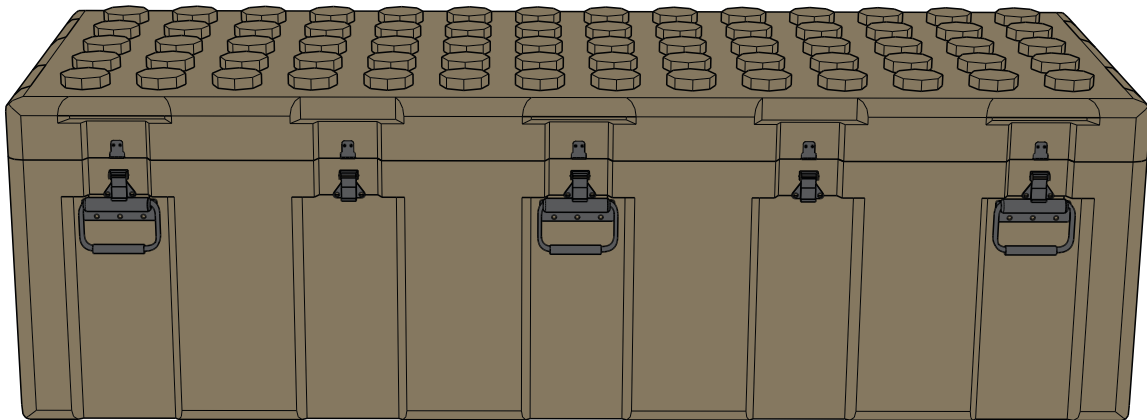

Specification and design may be altered without notice due to continuous product development. LAST UPDATED AUGUST 2022.

Proudly made in the USA.

CAGE CODE: 7CFK2 | DUNS#: 079751064

BEST CASE BY DLX™ SPECIFICATIONS

LID HEIGHT, INTERIOR DIMENSIONS:		4 in (10.16 cm)
BASE HEIGHT, INTERIOR DIMENSIONS:		18.125 in (46.04 cm)
Lid height and base height standard for all models		
MODEL HC1	EXTERIOR DIMENSIONS:	101.13 x 25 x 24 in (256.86 x 63.50 x 60.96 cm)
	INTERIOR DIMENSIONS:	97.90 x 22.80 x 22.13 in (248.66 x 57.91 x 56.20 cm)
	DRY WEIGHT:	120 lb (54.4 kg)
MODEL HC2	EXTERIOR DIMENSIONS:	75.63 x 25 x 24 in (194.628 x 63.50 x 60.96 cm)
	INTERIOR DIMENSIONS:	72.40 x 22.80 x 22.13 in (183.90 x 57.91 x 56.20 cm)
	DRY WEIGHT:	92 lb (41.7 kg)
MODEL HC3	EXTERIOR DIMENSIONS:	50.13 x 25 x 24 in (127.33 x 63.50 x 60.96 cm)
	INTERIOR DIMENSIONS:	46.90 x 22.80 x 22.13 in (119.13 x 57.91 x 56.20 cm)
	DRY WEIGHT:	66 lb (29 kg)
MODEL HC4	EXTERIOR DIMENSIONS:	37.38 x 25 x 24 in (94.93 x 63.50 x 60.96 cm)
	INTERIOR DIMENSIONS:	34.10 x 22.80 x 22.13 in (86.61 x 57.91 x 56.20 cm)
	DRY WEIGHT:	54 lb (24.5 kg)