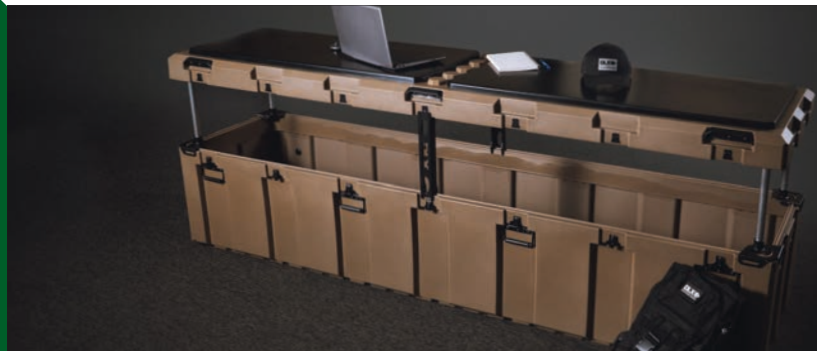

FIELD ASSETS

ADDITIONAL SUPPORT WHEN YOU NEED IT.

BEST CASE BY DLX™

- INTERLOCKING DESIGN FOR SAFE STACKING AND EASY TRANSPORT.
- QUICKLY CONVERTS INTO A STANDING DESK.
- DUSTPROOF AND WATER-RESISTANT.
- HEAVY-DUTY, REPLACEABLE HARDWARE.

At Deployed Logix we're redefining rapid deployment. Through our extensive work with law enforcement, search and rescue teams, various first responders, private organizations both domestically and abroad, and the military, our team understands that when a crisis calls, seconds count. Discover why we are the leader in American-made, rapidly deployable disaster preparedness products.

Specification and design may be altered without notice due to continuous product development. LAST UPDATED AUGUST 2022.

Proudly made in the USA.

CAGE CODE: 7CFK2 | DUNS#: 079751064